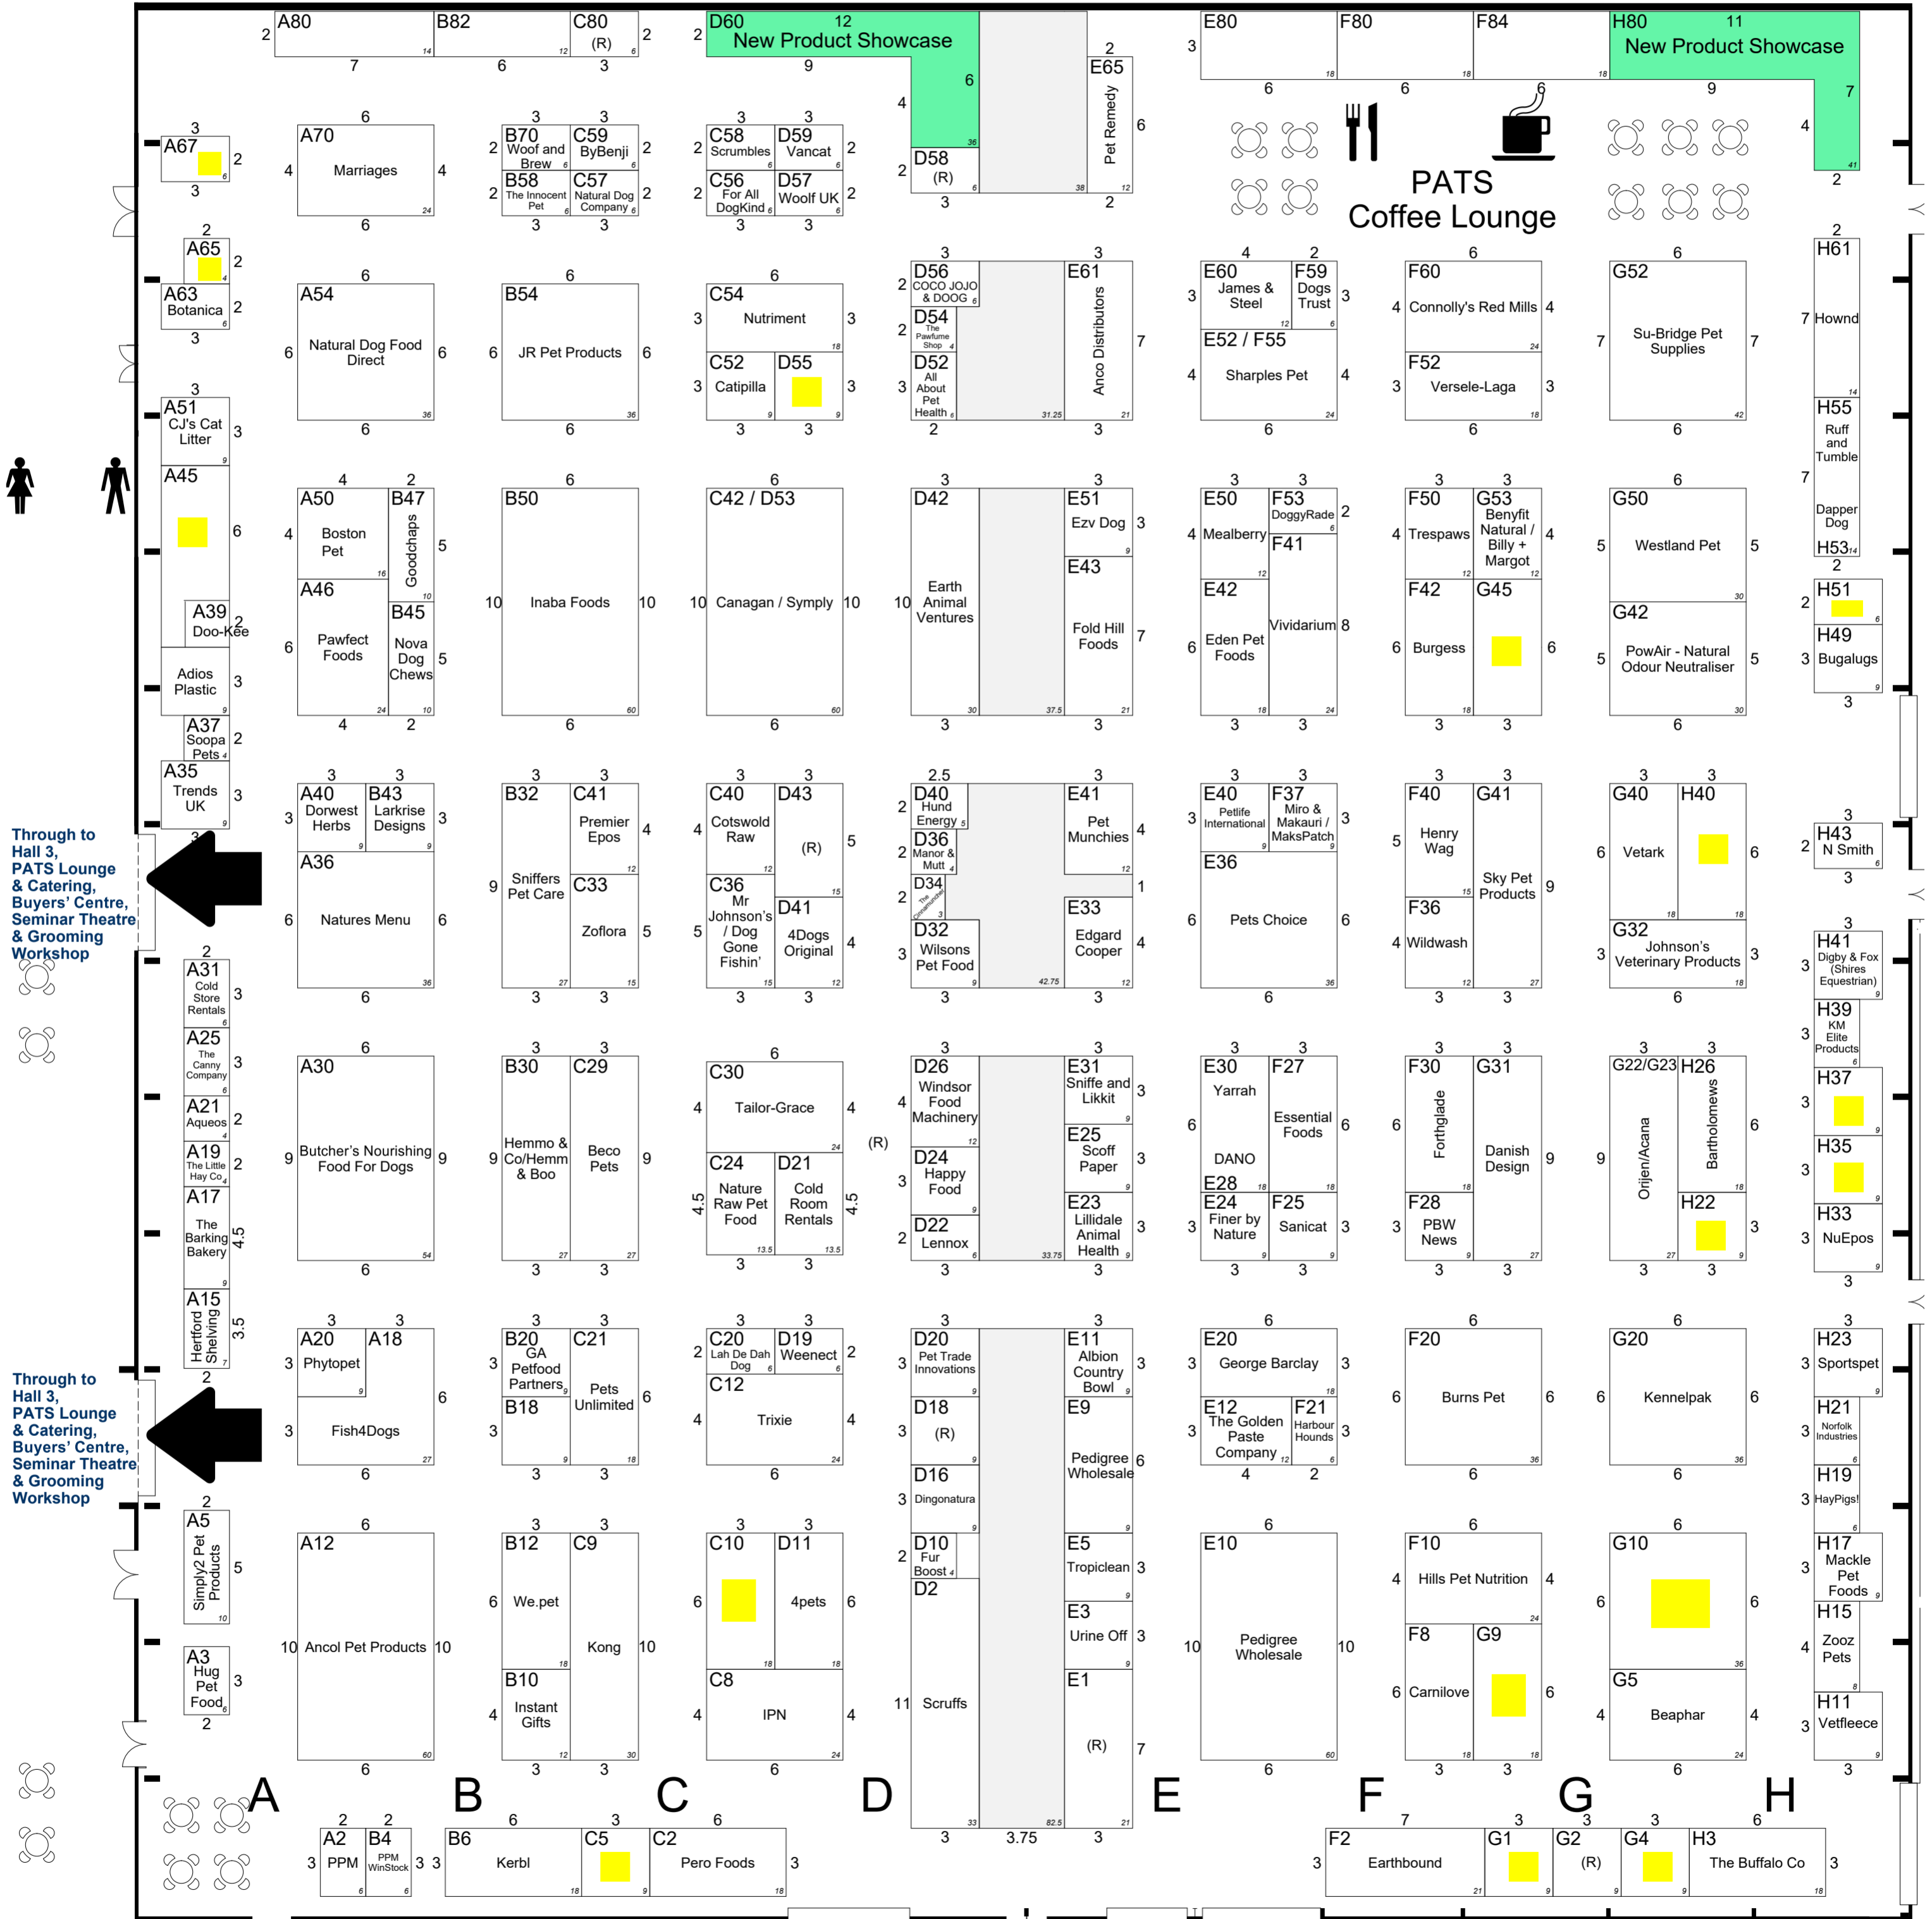

# PATS 2021 TELFORD

26-27 September

patshow.co.uk

**Key to plan**

- Available
- (R) Reserved

**showlite**  
©All rights reserved

Issue Number : 11      Date : 27th May 2021

The dimensions on this plan have not been verified by Showlite Ltd and no responsibility can be accepted for any discrepancies

ENTRANCE      ENTRANCE